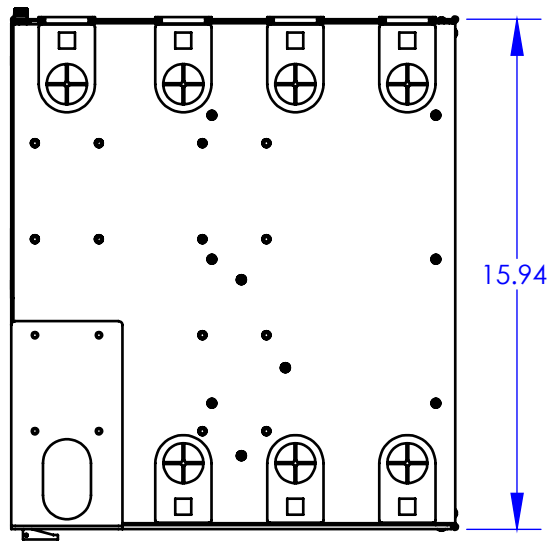

FRM-8RU-24X-TS-HD

Contact Us

North America	Europe, Middle East & Africa	Latin & South America
Tel: +1 440 366 6966	Tel: +1 440 366 6966	Tel: +1 440 366 6966
Fax: +1 440 366 6802	Fax: +1 440 366 6802	Fax: +1 440 366 6802
Email: engsupport@gomultilink.com	Email: engsupport@gomultilink.com	Email: lasupport@gomultilink.com