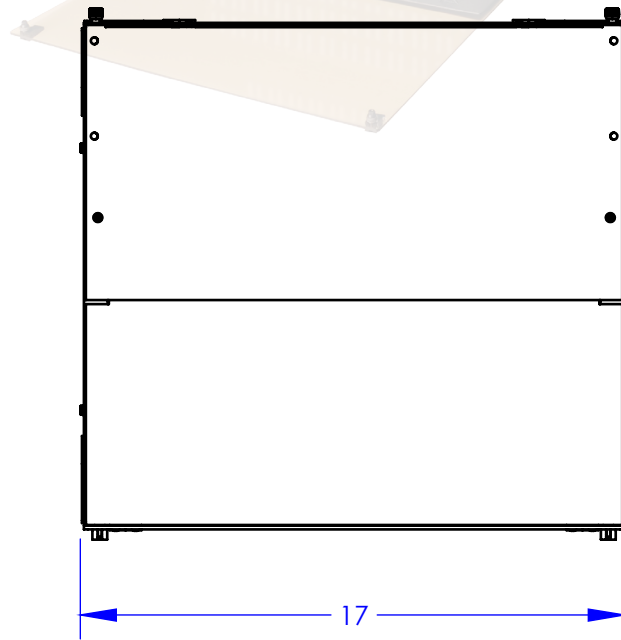

FRM-8RU-24X-TS-HD

Contact Us

North America	Europe, Middle East & Africa	Latin & South America
Tel: +1 440 366 6966	Tel: +1 440 366 6966	Tel: +1 440 366 6966
Fax: +1 440 366 6802	Fax: +1 440 366 6802	Fax: +1 440 366 6802
Email: engsupport@gomultilink.com	Email: engsupport@gomultilink.com	Email: lasupport@gomultilink.com