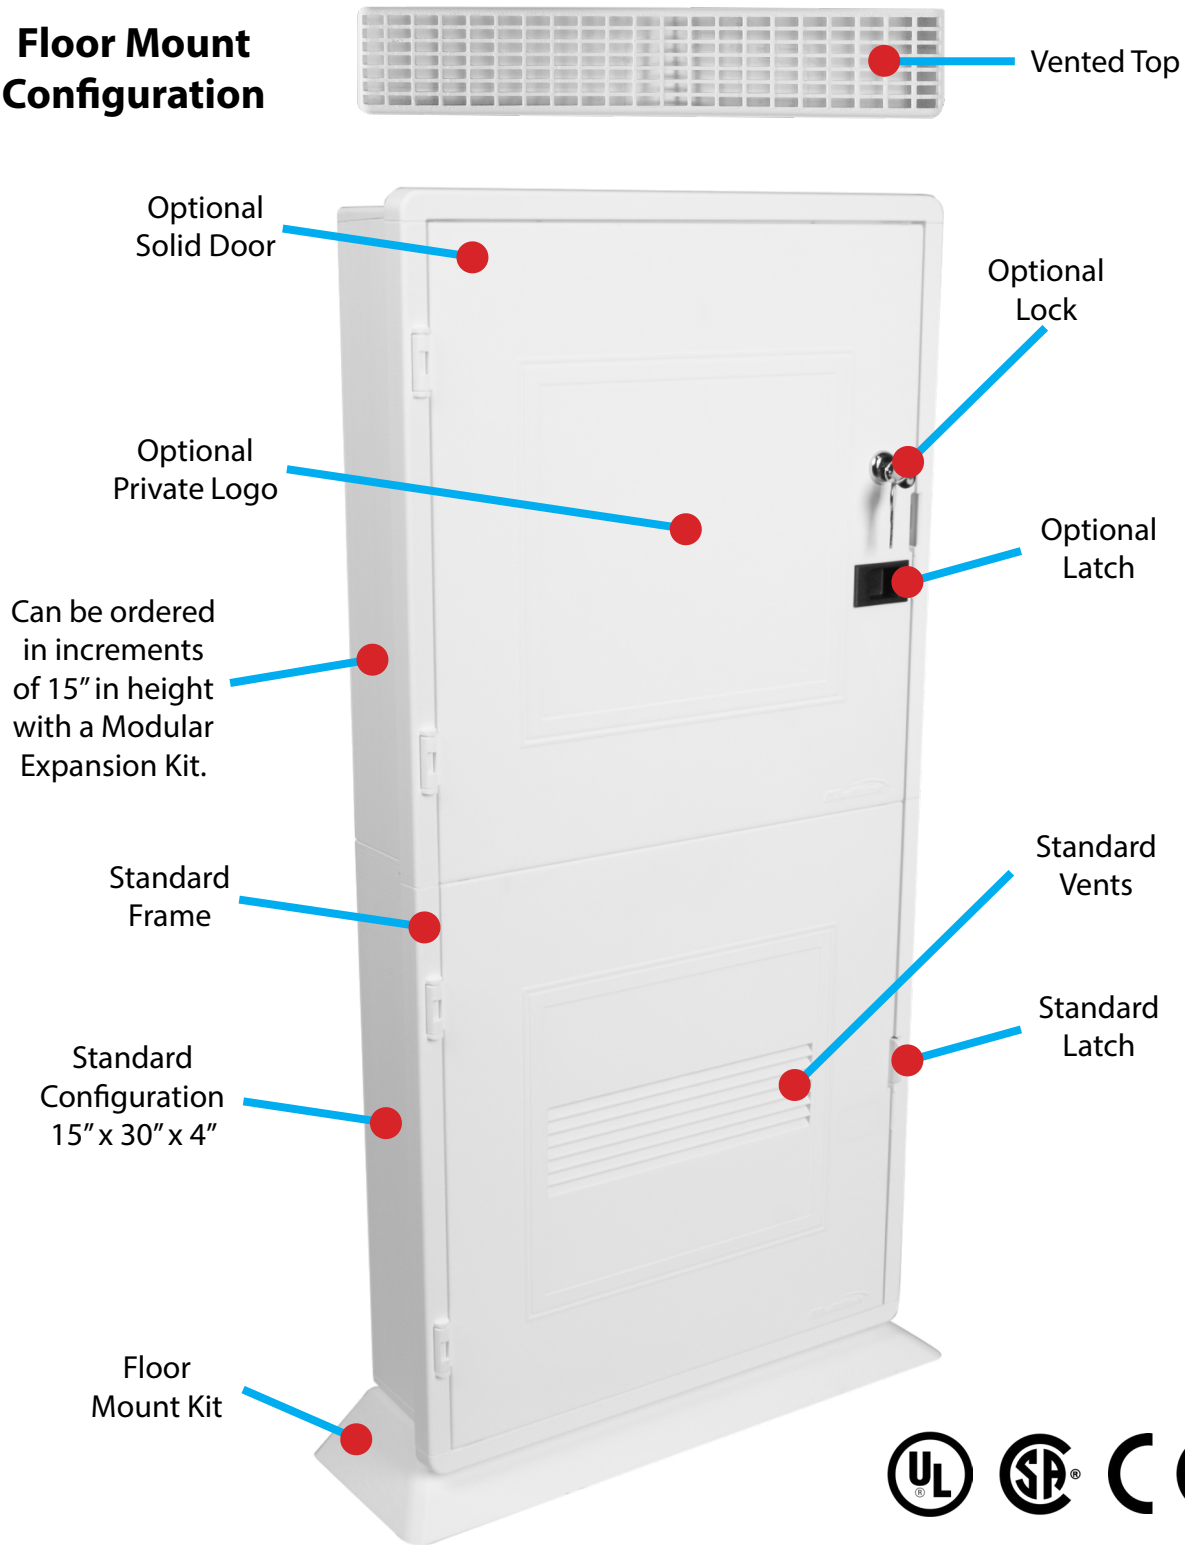

Floor Mount Configuration