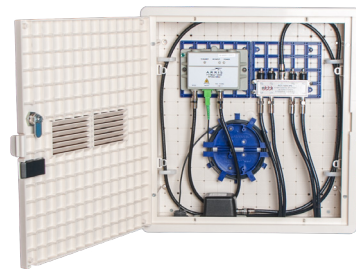

Multi-Media Enclosure

Product Description

Multilink's modular Multi-Media Distribution Enclosure (MDE) provides both wireless and wired connectivity solutions in premise installations structured for residential MDU's, Business Applications, ONT, BB, Brownfield, Greenfield and FTTX requirements.

Features & Benefits

- Ultra flexible, modular and scalable to accommodate wireless connectivity, Cat 6, VoIP, ONT's, gateways, battery backups, SOHO access modules and receptacle mounting wherever needed
- UL & CSA listed
- Built-in louvers for improved heat dissipation
- Constructed of plastic to reduce electrical interference with wireless components
- Unique mounting grid pattern organizes components in a square when mounting to the inside of the enclosure for easy access and management
- Door frame mounts to the edge of the enclosure