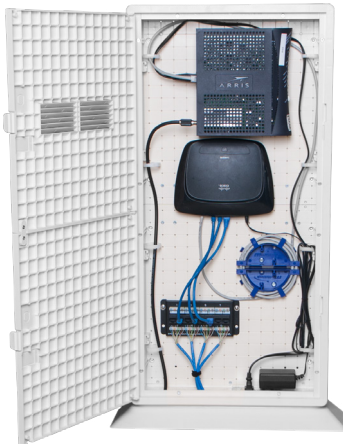

Multi-Media Enclosure

Product Description

Multilink's modular Multi-Media Distribution Enclosure (MDE) provides both wireless and wired connectivity solutions in premise installations structured for residential MDU's, Business Applications, ONT, BB, Brownfield, Greenfield and FTTX requirements.

Features & Benefits

- Ultra flexible, modular and scalable to accommodate wireless connectivity, Cat 6, VoIP, ONT's, gateways, battery backups, SOHO access modules and receptacle mounting wherever needed
- UL & CSA listed
- Built-in louvers for improved heat dissipation
- Constructed of plastic to reduce electrical interference with wireless components
- Unique mounting grid pattern organizes components in a square when mounting to the inside of the enclosure for easy access and management
- Door frame mounts to the edge of the enclosure

Specifications

Parameter	Specification	
Dimensions:	Standard Frame: 3.75" Inside Depth	Deep Frame: 6" Inside Depth
	15"W x 15"H x 4.5"D	15"W x 15"H x 6.87"D
	15"W x 30"H x 4.5"D	15"W x 30"H x 6.87"D
	15"W x 45"H x 4.5"D	15"W x 45"H x 6.87"D
	15"W x 60"H x 4.5"D	15"W x 60"H x 6.87"D
Material:	Plastic, Flame Retardant ABS	
Color:	White	
Mounting:	Floor Stand, Stud, Wall	
Door:	Vented/Solid	
Standards:	UL 2416 - Audio/Video, Information, and Communication Technology Equipment Cabinet, Enclosure and Rack Systems CAN/CSA C22.2 No. 60950-1-07 - Canadian Standard for Safety for Information Technology Equipment – Safety – Part 1: General Requirements	