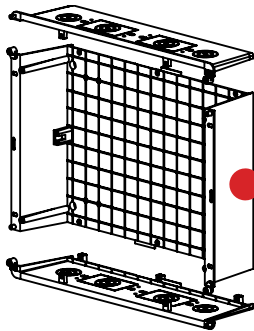

8	Section 5 Door*
S	Solid - Standard
V	Vented
SC	Standard Custom Nameplate
VC	Vented Custom Nameplate

9	Section 6 Door*
S	Solid - Standard
V	Vented
SC	Standard Custom Nameplate
VC	Vented Custom Nameplate

*If Applicable

*If Applicable

*If Applicable

10	Lock
Y	Yes
N	No

11	Latch
Y	Yes
N	No

Expandable Design

The Multi-Media Distribution Enclosure stackable design allows for the removal of both end plates, also the expansion of the entire Multi-Media Distribution Enclosure.