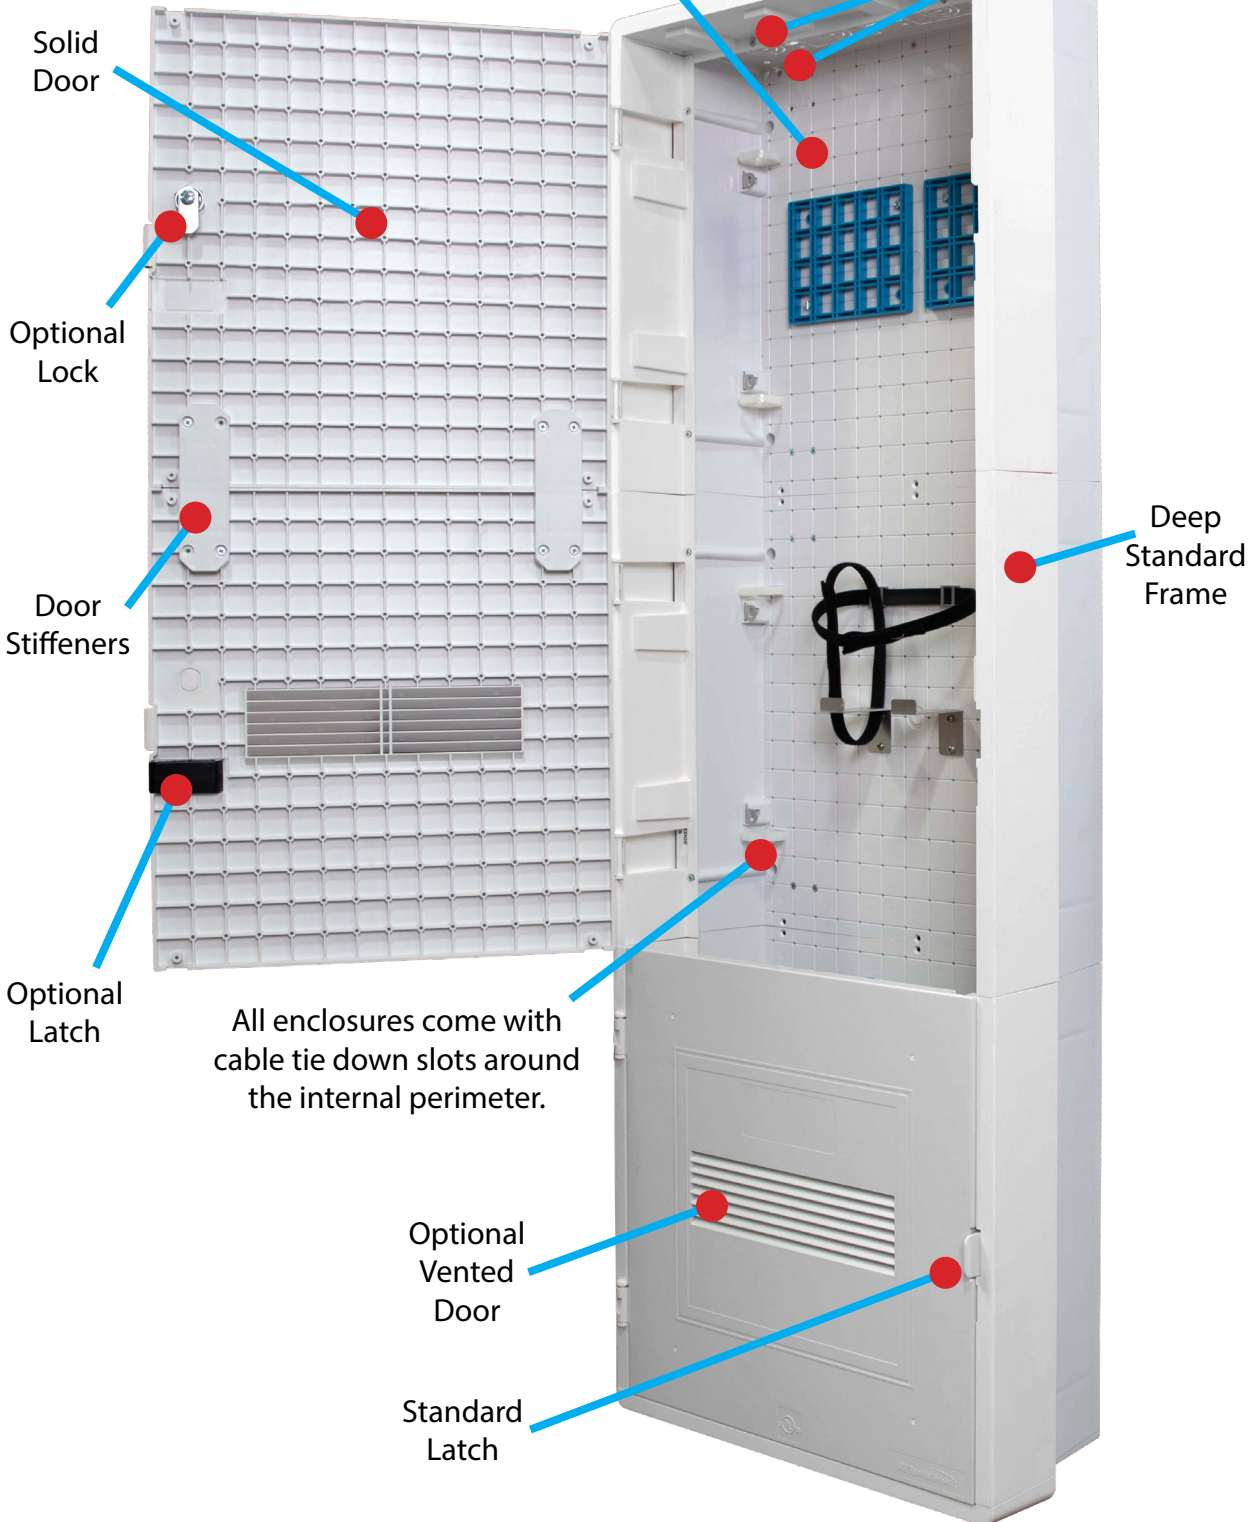

Wall Mount Configuration

All enclosures come with our Multilink FLEXGRID™. FLEXGRID™ is a patented grid system with 1" center with built in alignment score lines.

Allows for surface mount and in stud mounting.