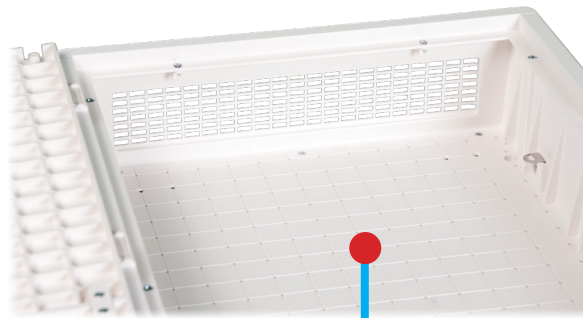

Knockouts

Outlet box and 2 stage knockouts on the bottom of the Multi-Media Distribution Enclosure.

Multi-Media Distribution Enclosure Loaded Example

Vented Cover

The Multi-Media Distribution Enclosure provides a great ventilation to help dissipate heat efficiently.

FLEXGRID™

All enclosures include Multilink's FLEXGRID™ patented grid system with 1" center with built in alignment score lines.

Wall Mount Configuration

All enclosures come with our Multilink FLEXGRID™. FLEXGRID™ is a patented grid system with 1" center with built in alignment score lines.