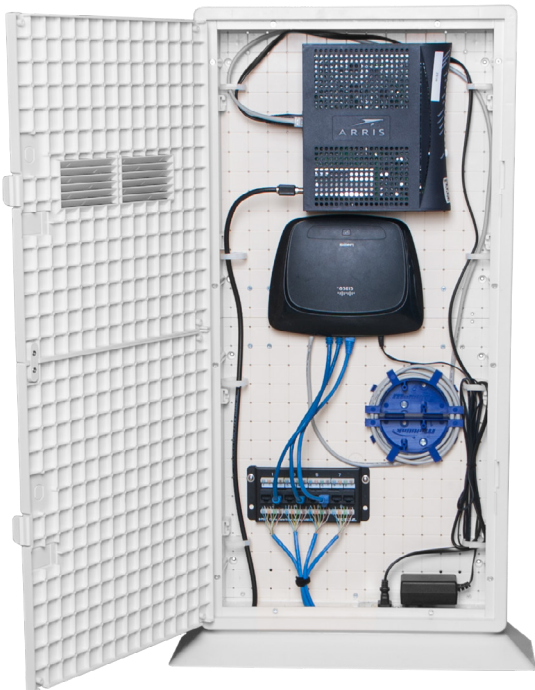

Knockouts

Outlet box and 2 stage knockouts on the bottom of the Multi-Media Distribution Enclosure.

Multi-Media Distribution Enclosure Loaded Example