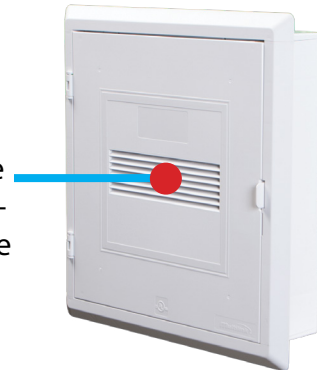

Knockouts

Outlet box and 2 stage knockouts on the bottom of the Multi-Media Distribution Enclosure.

Multi-Media Distribution Enclosure Loaded Example

Vented Cover

The Multi-Media Distribution Enclosure provides a great ventilation to help dissipate heat efficiently.

FLEXGRID™

All enclosures include Multilink's FLEXGRID™ patented grid system with 1" center with built in alignment score lines.

Wall Mount Configuration

All enclosures come with our Multilink FLEXGRID™. FLEXGRID™ is a patented grid system with 1" center with built in alignment score lines.