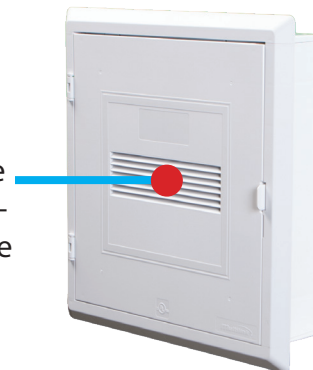

Knockouts

Outlet box and 2 stage knockouts on the bottom of the Multi-Media Distribution Enclosure.

Multi-Media Distribution Enclosure Loaded Example

Vented Cover

The Multi-Media Distribution Enclosure provides a great ventilation to help dissipate heat efficiently.

FLEXGRID™

All enclosures include Multilink's FLEXGRID™ patented grid system with 1" center with built in alignment score lines.

Wall Mount Configuration

All enclosures come with our Multilink FLEXGRID™. FLEXGRID™ is a patented grid system with 1" center with built in alignment score lines.