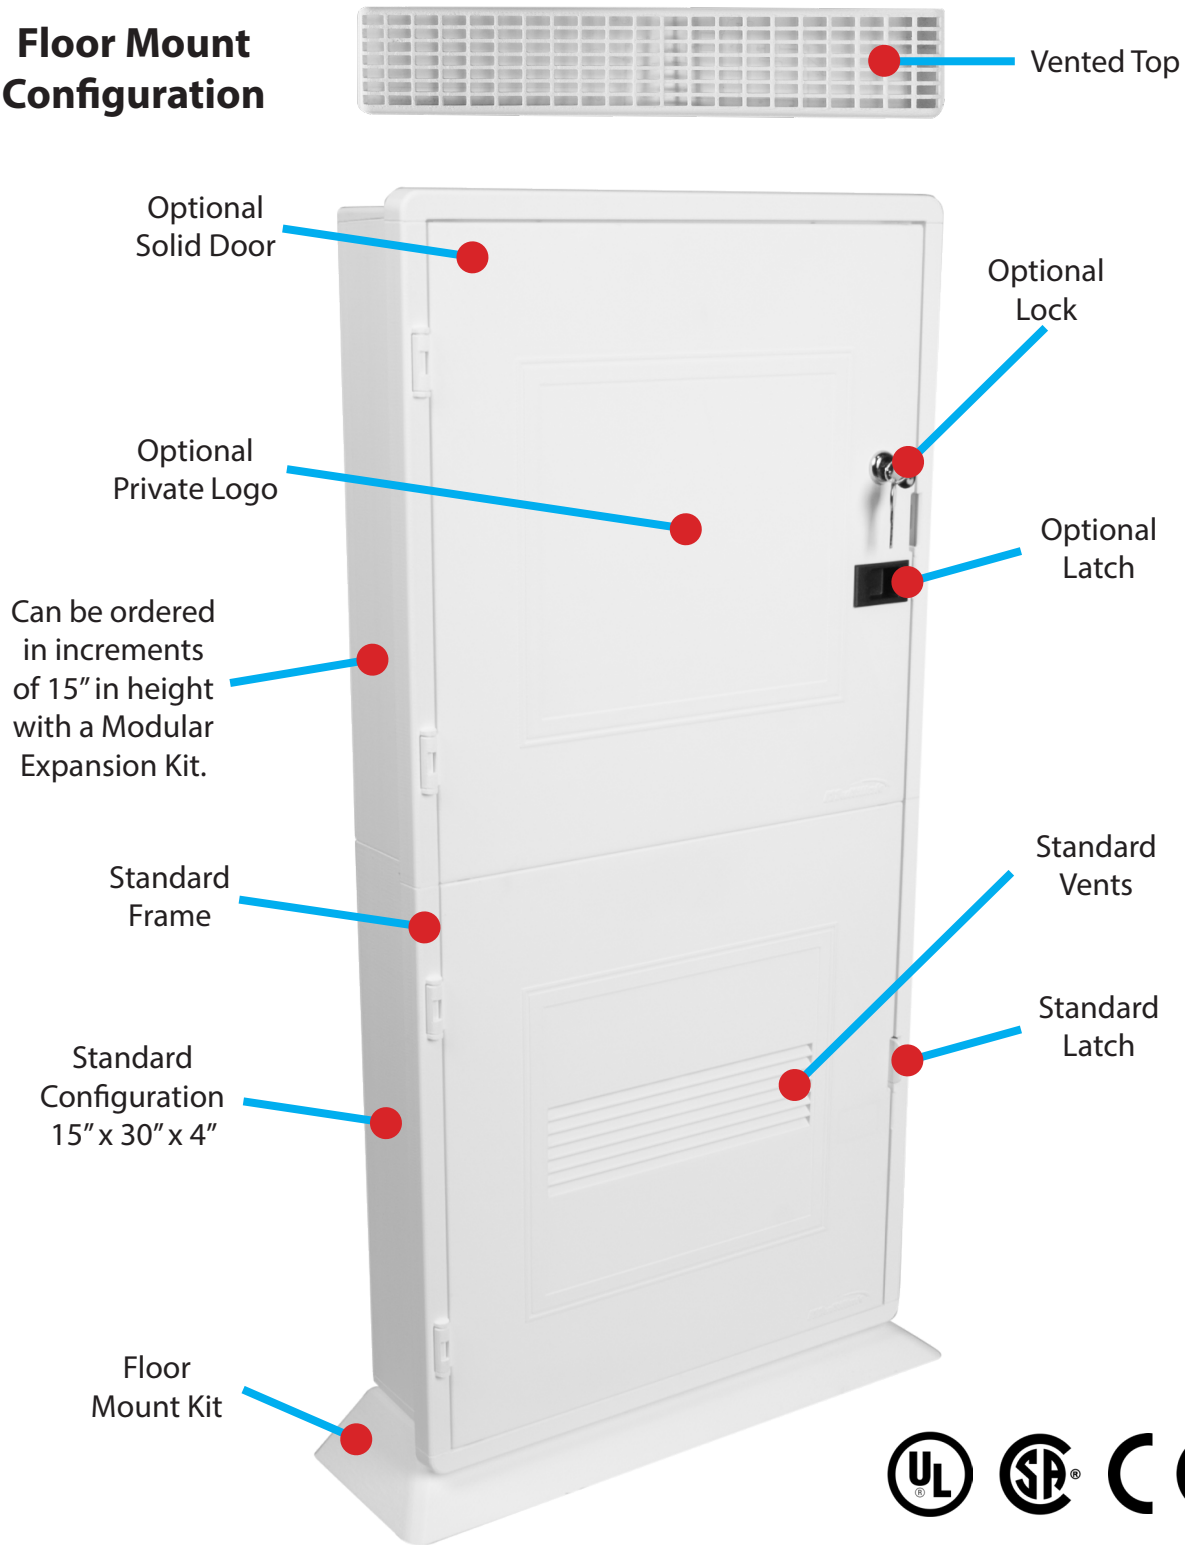

Floor Mount Configuration