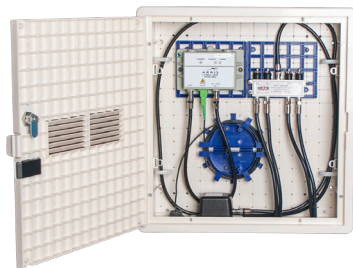

Multi-Media Enclosure