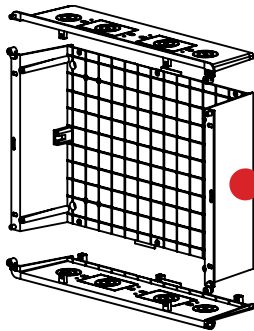

8	Section 5 Door*
S	Solid - Standard
V	Vented
SC	Standard Custom Nameplate
VC	Vented Custom Nameplate

9	Section 6 Door*
S	Solid - Standard
V	Vented
SC	Standard Custom Nameplate
VC	Vented Custom Nameplate

*If Applicable

*If Applicable

*If Applicable

10	Lock
Y	Yes
N	No

11	Latch
Y	Yes
N	No

Expandable Design

The Multi-Media Distribution Enclosure stackable design allows for the removal of both end plates, also the expansion of the entire Multi-Media Distribution Enclosure.