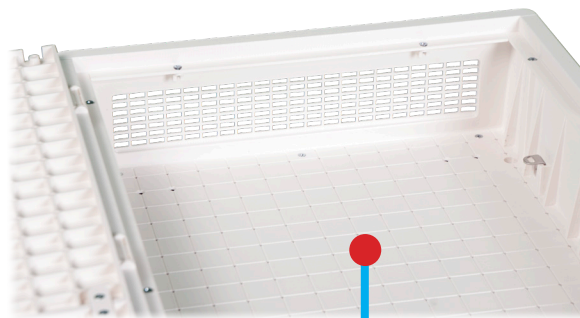

Knockouts

Outlet box and 2 stage knockouts on the bottom of the Multi-Media Distribution Enclosure.

Multi-Media Distribution Enclosure Loaded Example

Vented Cover

The Multi-Media Distribution Enclosure provides a great ventilation to help dissipate heat efficiently.

FLEXGRID™

All enclosures include Multilink's FLEXGRID™ patented grid system with 1" center with built in alignment score lines.

Wall Mount Configuration

All enclosures come with our Multilink FLEXGRID™. FLEXGRID™ is a patented grid system with 1" center with built in alignment score lines.