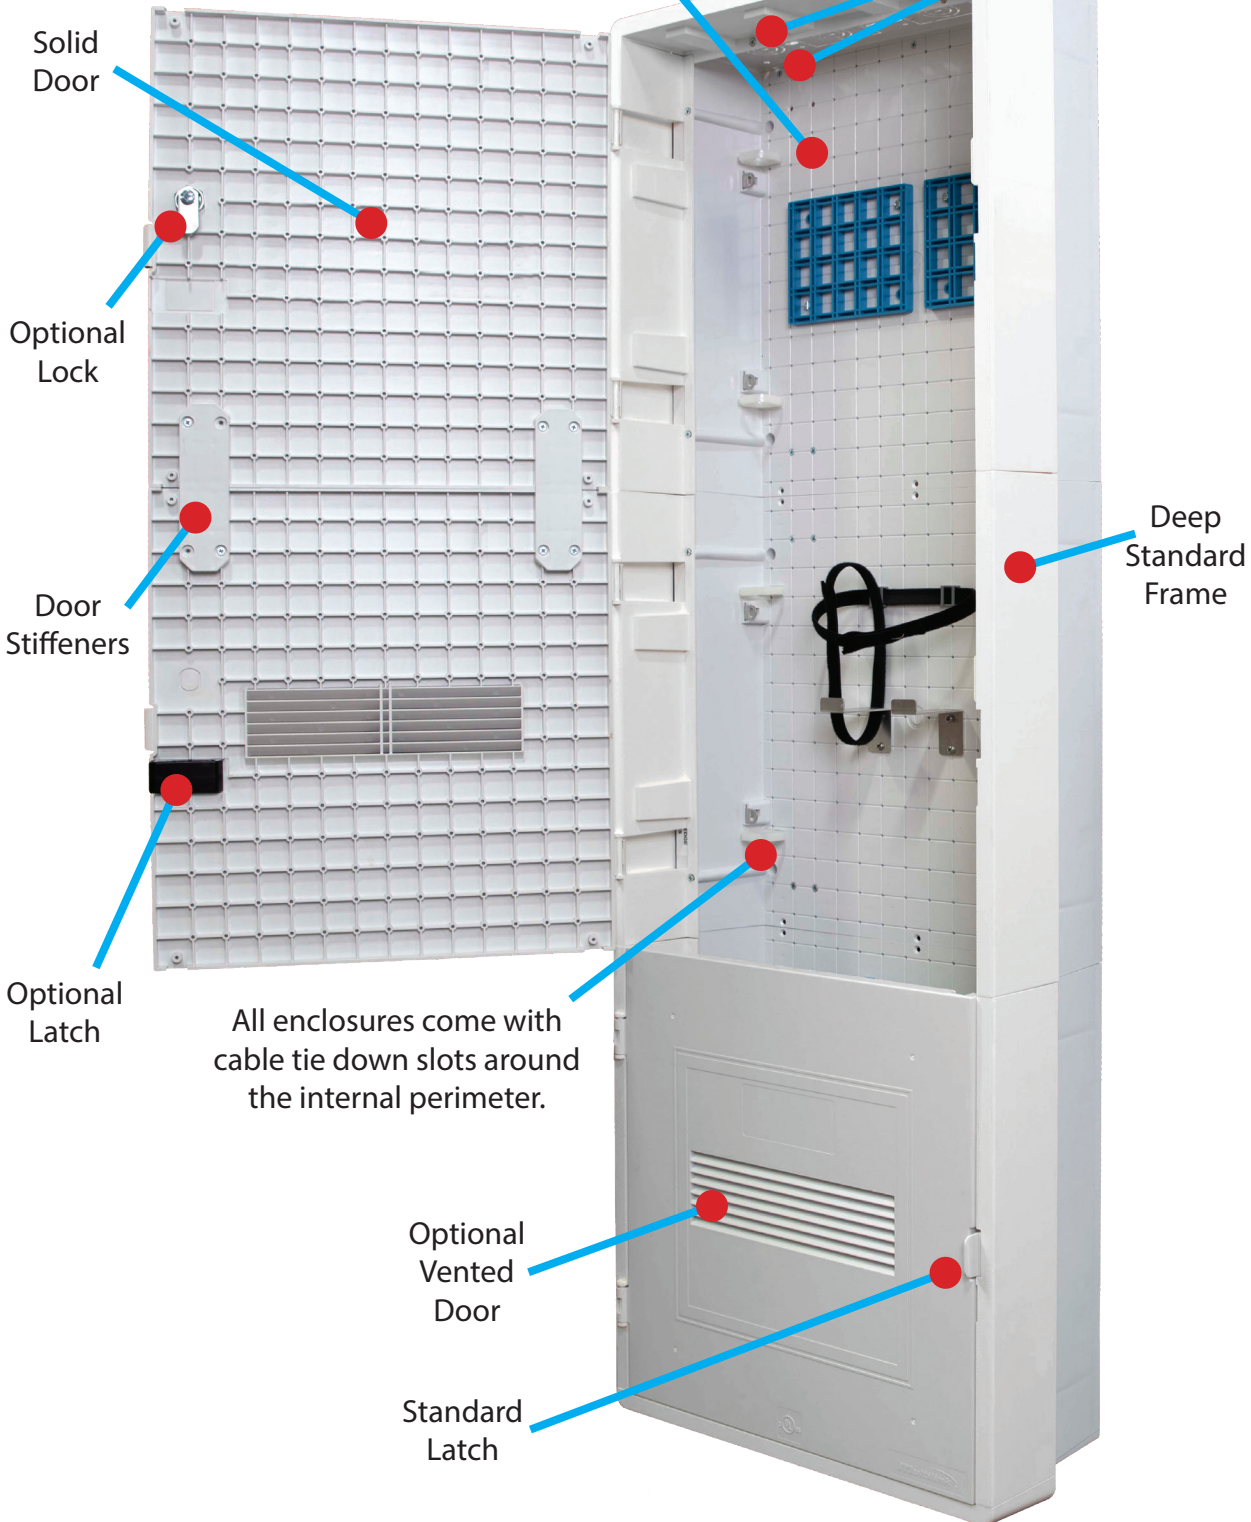

Wall Mount Configuration

All enclosures come with our Multilink FLEXGRID™. FLEXGRID™ is a patented grid system with 1" center with built in alignment score lines.

Allows for surface mount and in stud mounting.