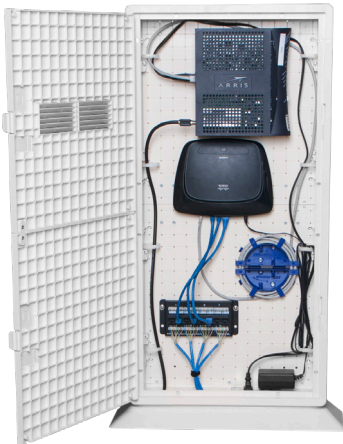

Multi-Media Enclosure

Product Description

Multilink’s modular Multi-Media Distribution Enclosure (MDE) provides both wireless and wired connectivity solutions in premise installations structured for residential MDU’s, Business Applications, ONT, BB, Brownfield, Greenfield and FTTX requirements.

Features & Benefits

- Ultra flexible, modular and scalable to accommodate wireless connectivity, Cat 6, VoIP, ONT’s, gateways, battery backups, SOHO access modules and receptacle mounting wherever needed
- UL & CSA listed
- Built-in louvers for improved heat dissipation
- Constructed of plastic to reduce electrical interference with wireless components
- Unique mounting grid pattern organizes components in a square when mounting to the inside of the enclosure for easy access and management
- Door frame mounts to the edge of the enclosure

Specifications

Parameter	Specification	
Dimensions:	Standard Frame: 3.75" Inside Depth	Deep Frame: 6" Inside Depth
	15"W x 15"H x 4.5"D	15"W x 15"H x 6.87"D
	15"W x 30"H x 4.5"D	15"W x 30"H x 6.87"D
	15"W x 45"H x 4.5"D	15"W x 45"H x 6.87"D
	15"W x 60"H x 4.5"D	15"W x 60"H x 6.87"D
Material:	Plastic, Flame Retardant ABS	
Color:	White	
Mounting:	Floor Stand, Stud, Wall	
Door:	Vented/Solid	
Standards:	UL 2416 - Audio/Video, Information, and Communication Technology Equipment Cabinet, Enclosure and Rack Systems CAN/CSA C22.2 No. 60950-1-07 - Canadian Standard for Safety for Information Technology Equipment – Safety – Part 1: General Requirements	